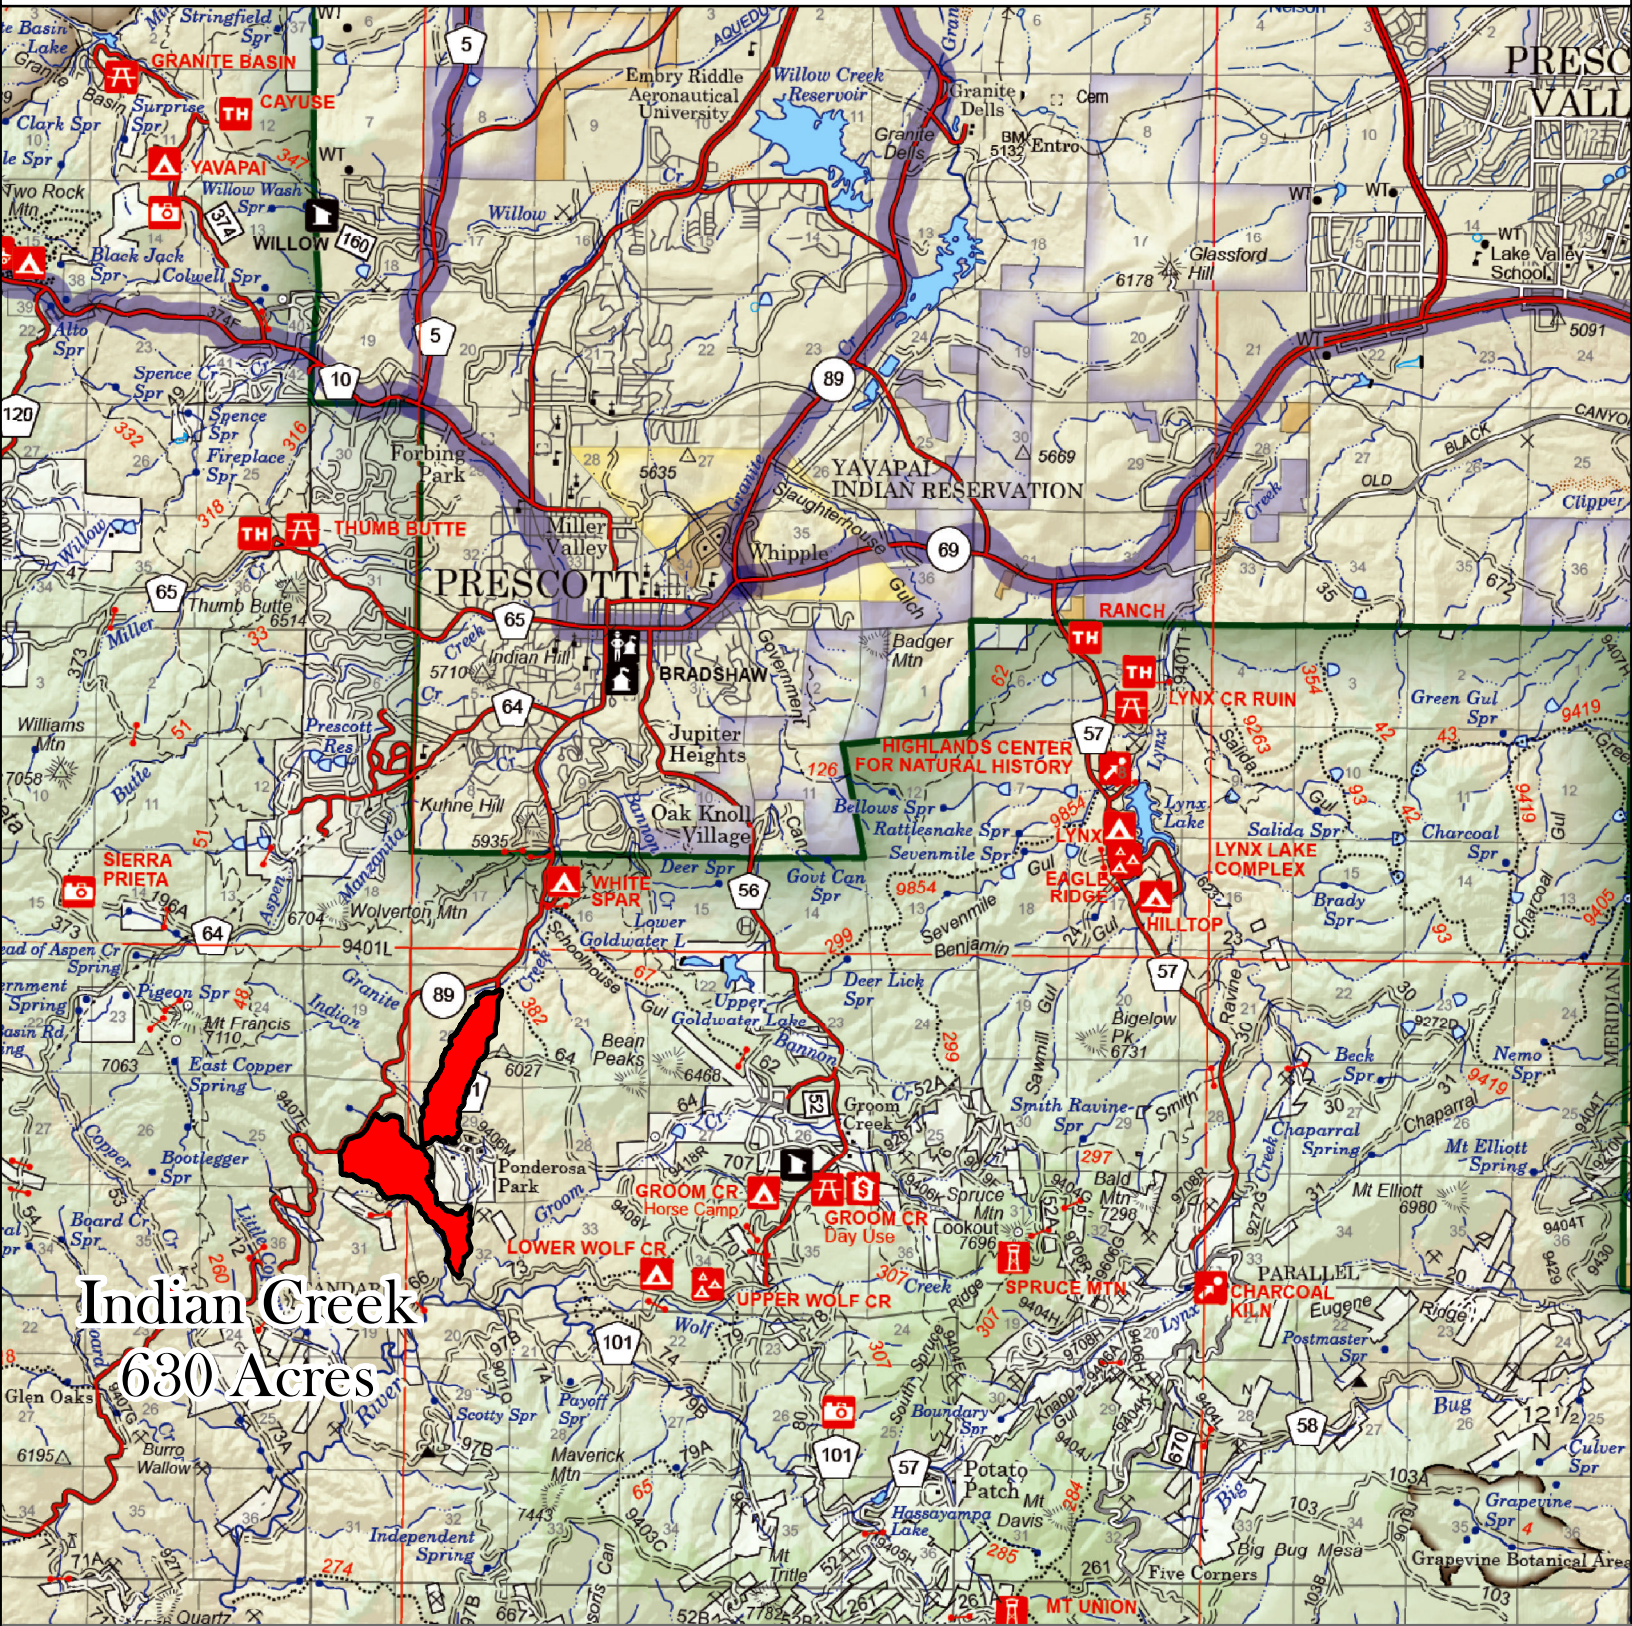

Bradshaw Vegetation Management EA Prescribed Fire Treatment Area

Legend

 Indian Creek RX

1:108,720