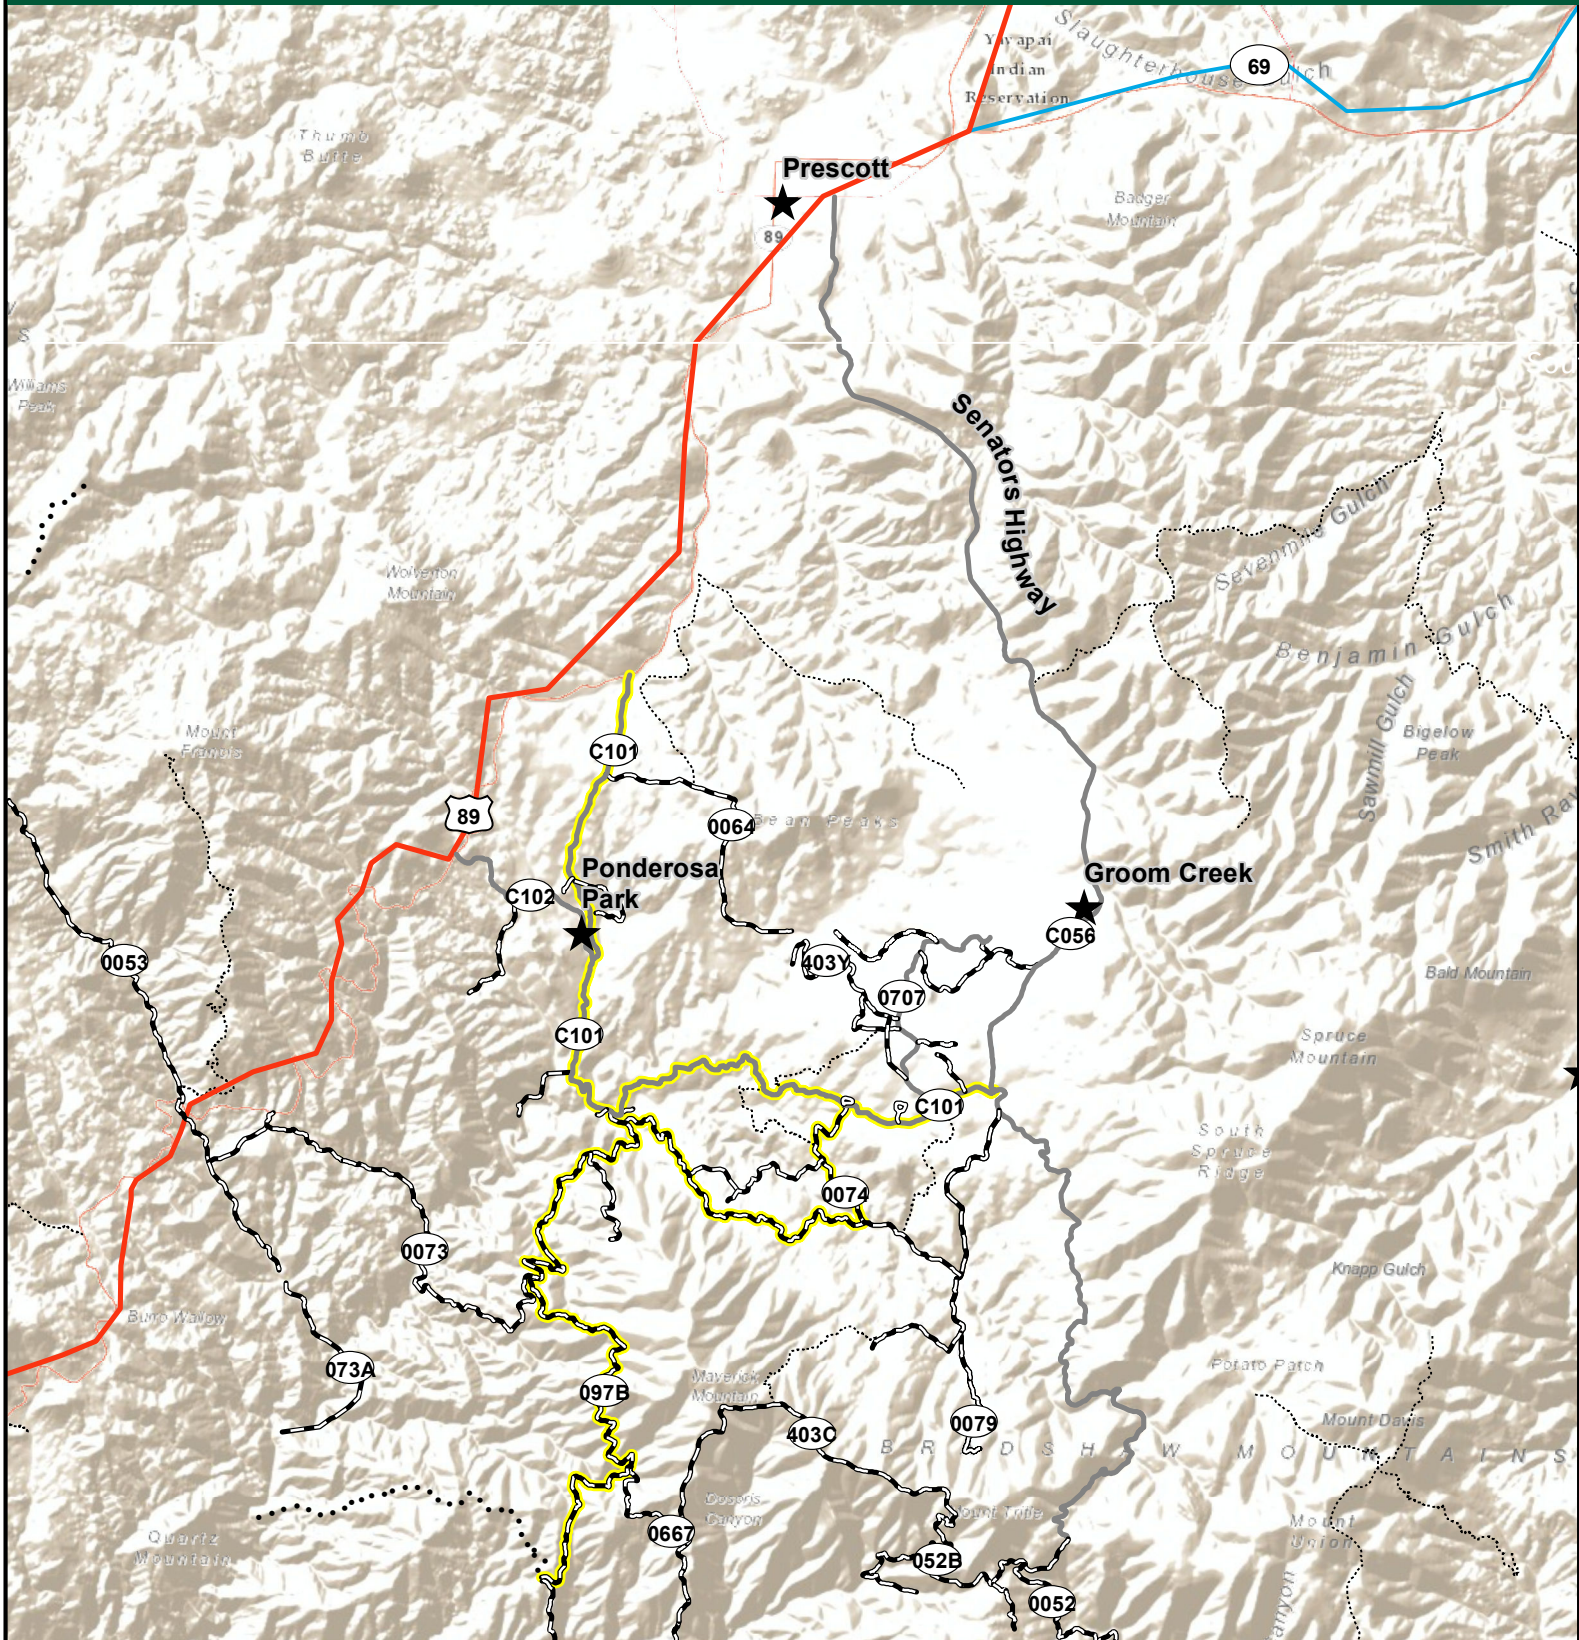

Lower Wolf Creek Roads and Trails Affected by Repair Work

 Affected Roads and Trails

0 0.5 1 2 Miles

NAD 1983 UTM Zone 12N

This product is reproduced from geospatial information prepared by the USDA Forest Service. Geospatial information and GIS product accuracy may vary. Using GIS products for purposes other than those for which they were created may yield inaccurate or misleading results. USDA Forest Service reserves the right to correct, update, modify or replace GIS products without notification