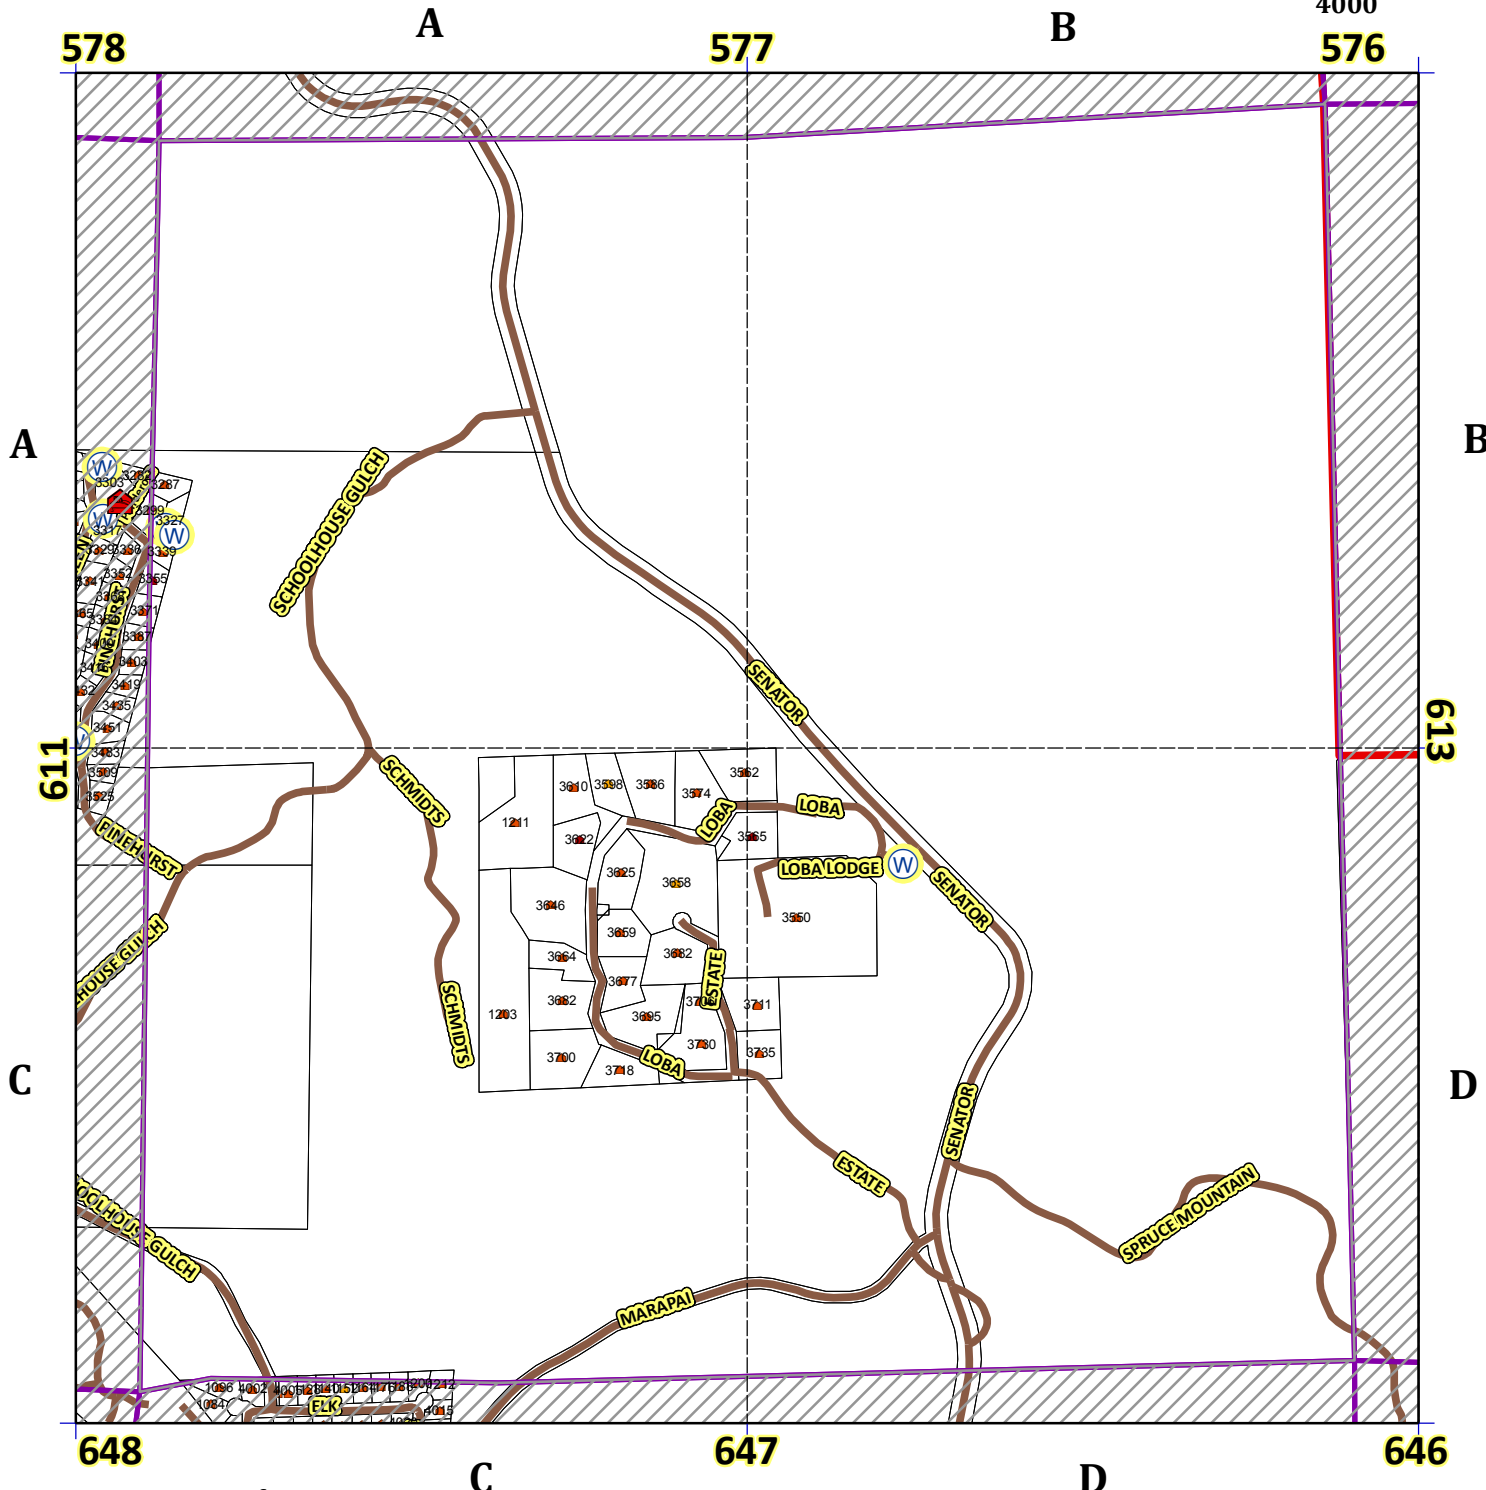

Groom Creek Fire District Map Page 612

Map Page Reference

S23-T13N-R02W

Scale 1:10,000

Updated 06/29/09

Legend

- District Boundary
- Fire Stations
- Water Source
- Helispots
- Roads