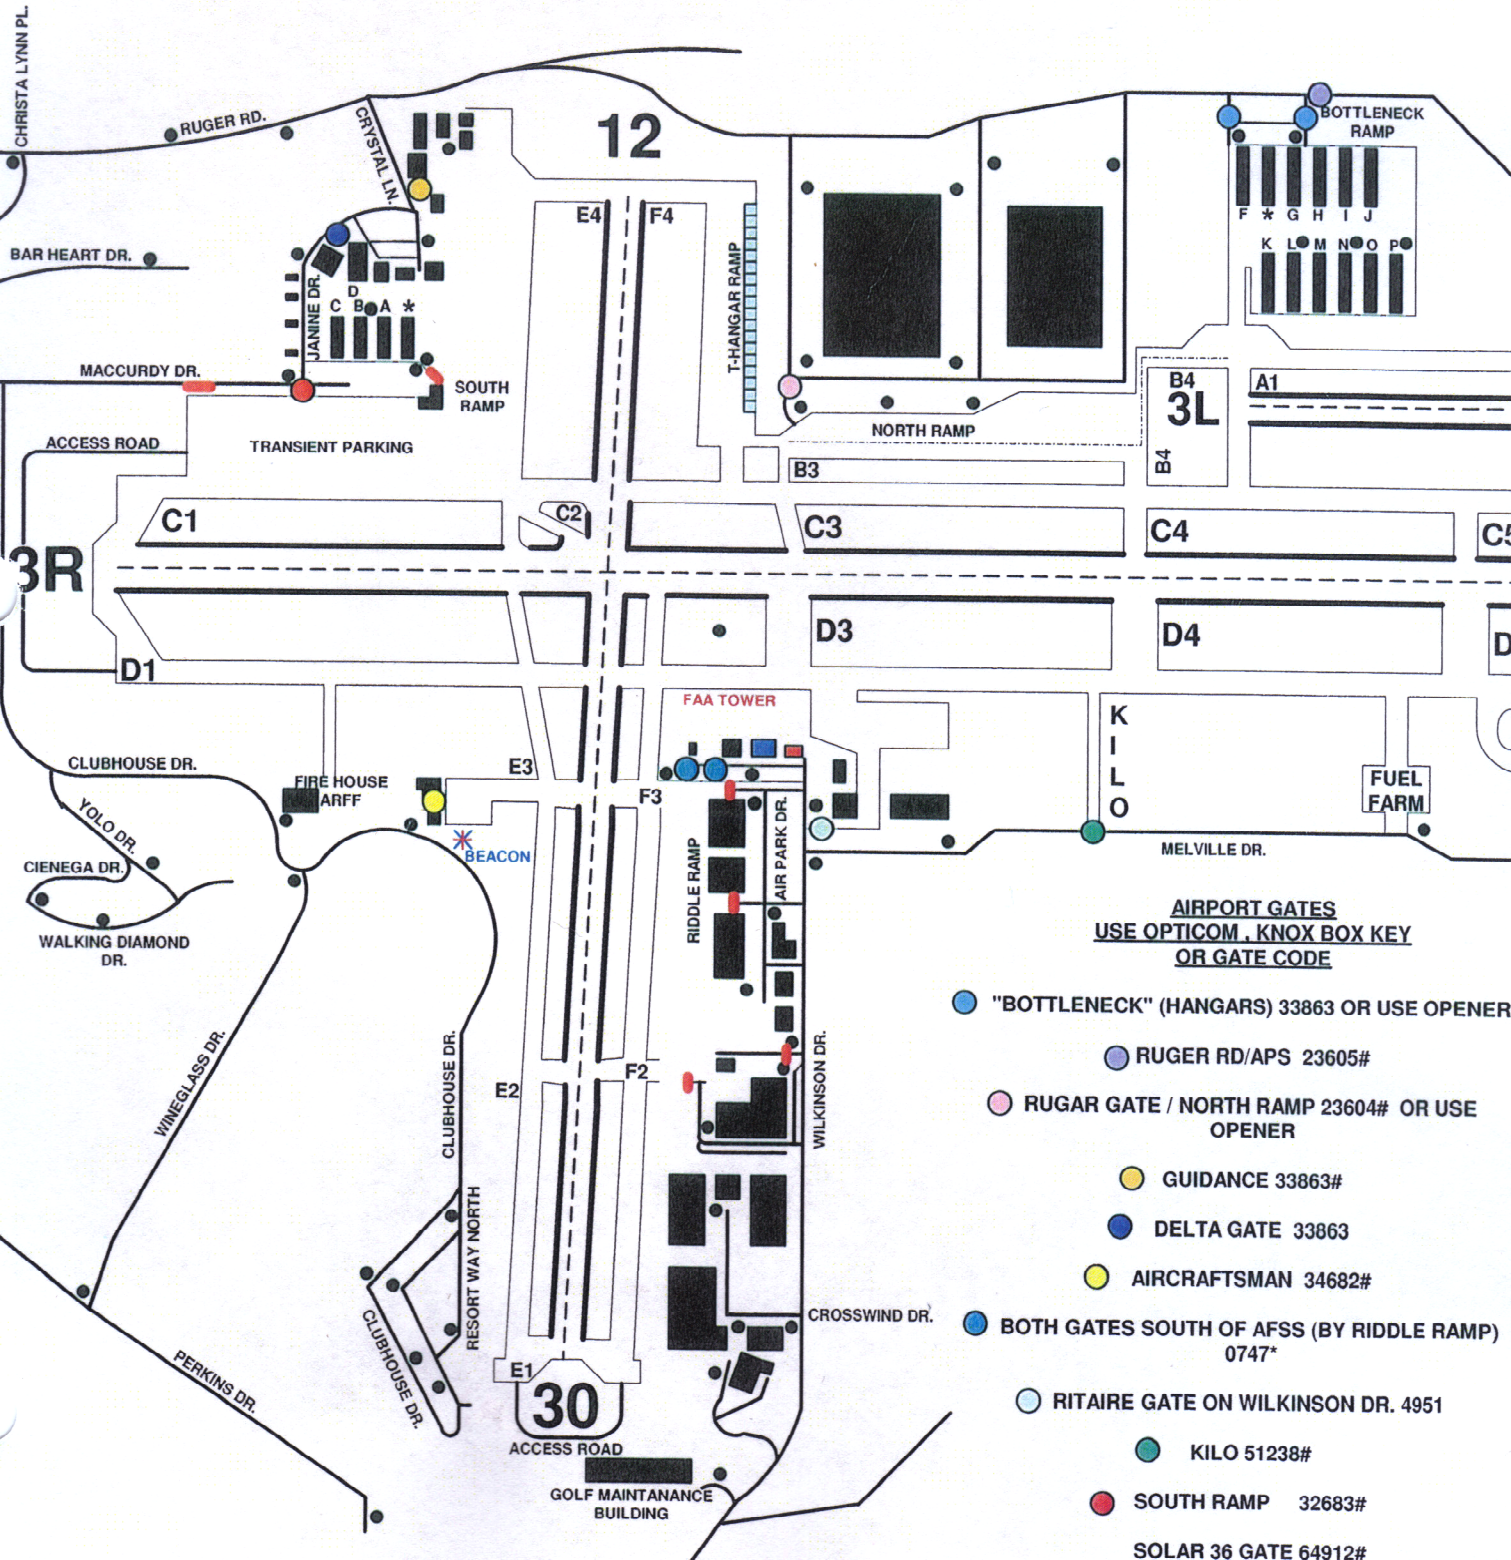

226 C1

REVISED: 4 OF 08
ABS 7134

PRESCOTT AIRPORT ERNEST A. LOVE FIELD PAGE 1 OF 2

226 C-1

AIRPORT GATES USE OPTICOM, KNOX BOX KEY OR GATE CODE

- "BOTTLENECK" (HANGARS) 33863 OR USE OPENER
- RUGER RD/APS 23605#
- RUGAR GATE / NORTH RAMP 23604# OR USE OPENER
- GUIDANCE 33863#
- DELTA GATE 33863
- AIRCRAFTSMAN 34682#
- BOTH GATES SOUTH OF AFSS (BY RIDDLE RAMP) 0747*
- RITAIRE GATE ON WILKINSON DR. 4951
- KILO 51238#
- SOUTH RAMP 32683#
- SOLAR 36 GATE 64912#