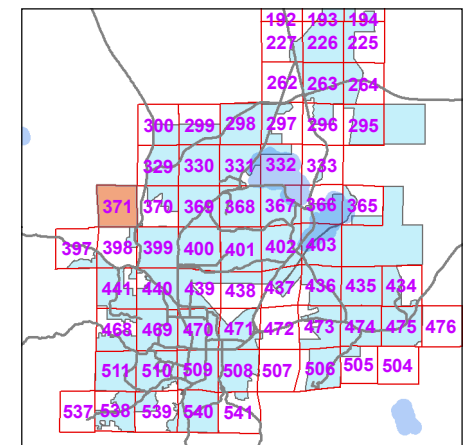

371

District

0 200 400 600 Feet

Updated: 3/25/2009

Page 28