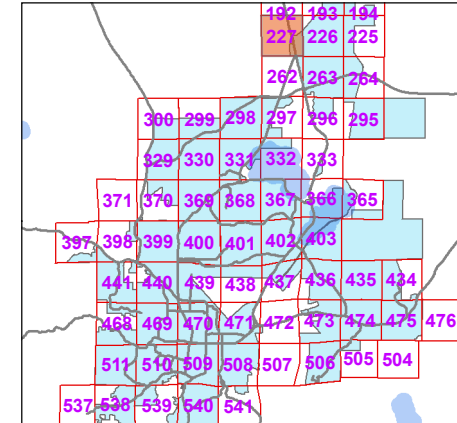

227 District

0 200 400 600 Feet

Updated: 3/25/2009

Page 7